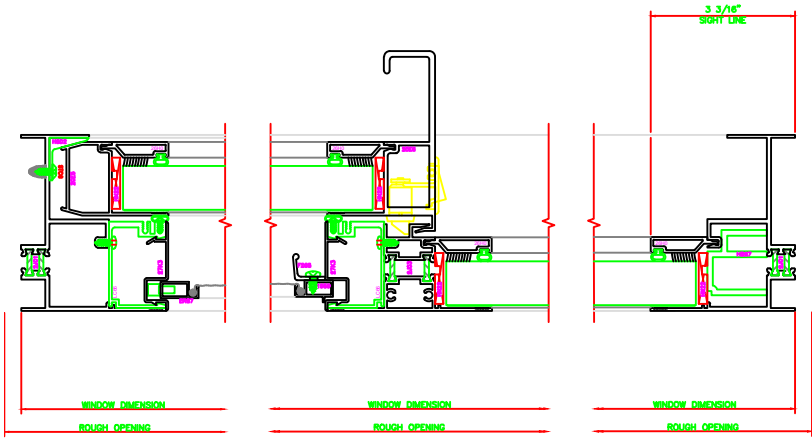

400 JAMB
6551

604 MTG. RAIL
6551

402 JAMB
6551